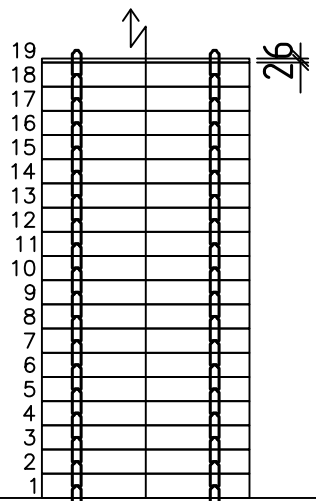

Blockhaus4you	Customer: NIEDERLÄNDER	Wall Name:
	Number: RETTENBERGER	K
	Type:	Timberwork: 2
	Log 58X160	Date: 28.07.2011
	Scale: 1:50	Quantity: 157.8
	Designer: MH	

Blockhaus4you	Customer: NIEDERLÄNDER	Wall Name:
	Number: RETTENBERGER	L
	Type:	
	Log 58X160	Timberwork: 1
	Scale: 1:50	Date: 28.07.2011
	Designer: MH	Quantity: 97.4

Blockhaus4you	Customer:	NIEDERLÄNDER	Wall Name:	R
	Number:	RETTENBERGER		
	Type:			
	Log	58X160	Timberwork:	1
	Scale:	1:50	Date:	28.07.2011
	Designer:	MH	Quantity:	112.1

Blockhaus4you	Customer:	NIEDERLÄNDER	Wall Name:	P
	Number:	RETTENBERGER		
	Type:			
	Log	58X160	Timberwork:	1
	Scale:	1:50	Date:	28.07.2011
	Designer:	MH	Quantity:	193.9

2304230
343

Blockhaus4you

Customer:	NIEDERLÄNDER	Wall Name:	M
Number:	RETTENBERGER		
Type:			
Log	58X160	Timberwork:	1
Scale:	1:50	Date:	28.07.2011
Designer:	MH	Quantity:	13.7

Blockhaus4you	Customer:	NIEDERLÄNDER	Wall Name:	N
	Number:	RETTENBERGER		
	Type:			
	Log	58X160	Timberwork:	1
	Scale:	1:50	Date:	28.07.2011
	Designer:	MH	Quantity:	52.4