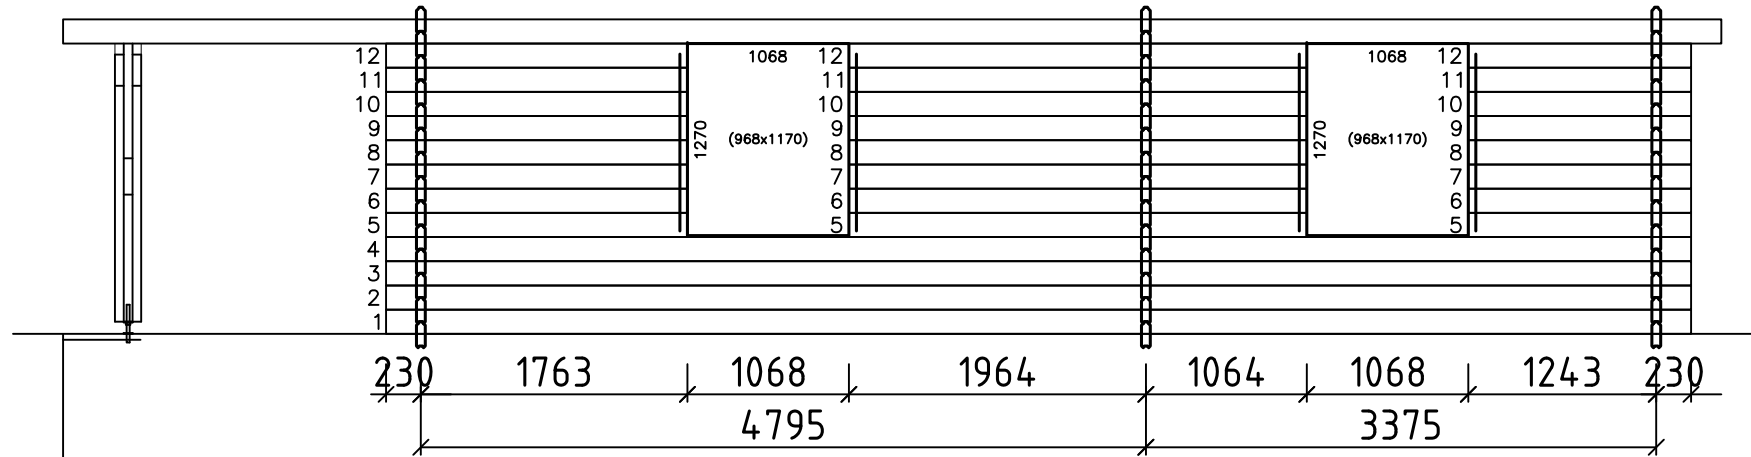

Blockhaus4you	Customer:	NIEDERLÄNDER	Wall Name:	G
	Number:	RETTENBERGER		
	Type:			
	Log	58X160	Timberwork:	2
	Scale:	1:50	Date:	28.07.2011
	Designer:	MH	Quantity:	28.7

Blockhaus4you	Customer: NIEDERLÄNDER	Wall Name:
	Number: RETTENBERGER	H
	Type:	
	Log 58X160	Timberwork: 2
	Scale: 1:50	Date: 28.07.2011
Designer: MH	Quantity: 34	

<div style="border: 1px solid black; padding: 5px; display: inline-block;">Blockhaus4you</div>	Customer: NIEDERLÄNDER	Wall Name:
	Number: RETTENBERGER	J
	Type:	
	Log 58X160	Timberwork: 2
	Scale: 1:50	Date: 28.07.2011
	Designer: MH	Quantity: 37.1

Blockhaus4you	Customer: NIEDERLÄNDER	Wall Name:
	Number: RETTENBERGER	K
	Type:	Timberwork: 2
	Log 58X160	Date: 28.07.2011
	Scale: 1:50	Quantity: 157.8
	Designer: MH	

Blockhaus4you	Customer: NIEDERLÄNDER	Wall Name:
	Number: RETTENBERGER	L
	Type:	
	Log 58X160	Timberwork: 1
	Scale: 1:50	Date: 28.07.2011
	Designer: MH	Quantity: 97.4

2304230
343

Blockhaus4you

Customer:	NIEDERLÄNDER	Wall Name:	M
Number:	RETTENBERGER		
Type:			
Log	58X160	Timberwork:	1
Scale:	1:50	Date:	28.07.2011
Designer:	MH	Quantity:	13.7

Blockhaus4you	Customer:	NIEDERLÄNDER	Wall Name:	N
	Number:	RETTENBERGER		
	Type:			
	Log	58X160	Timberwork:	1
	Scale:	1:50	Date:	28.07.2011
	Designer:	MH	Quantity:	52.4