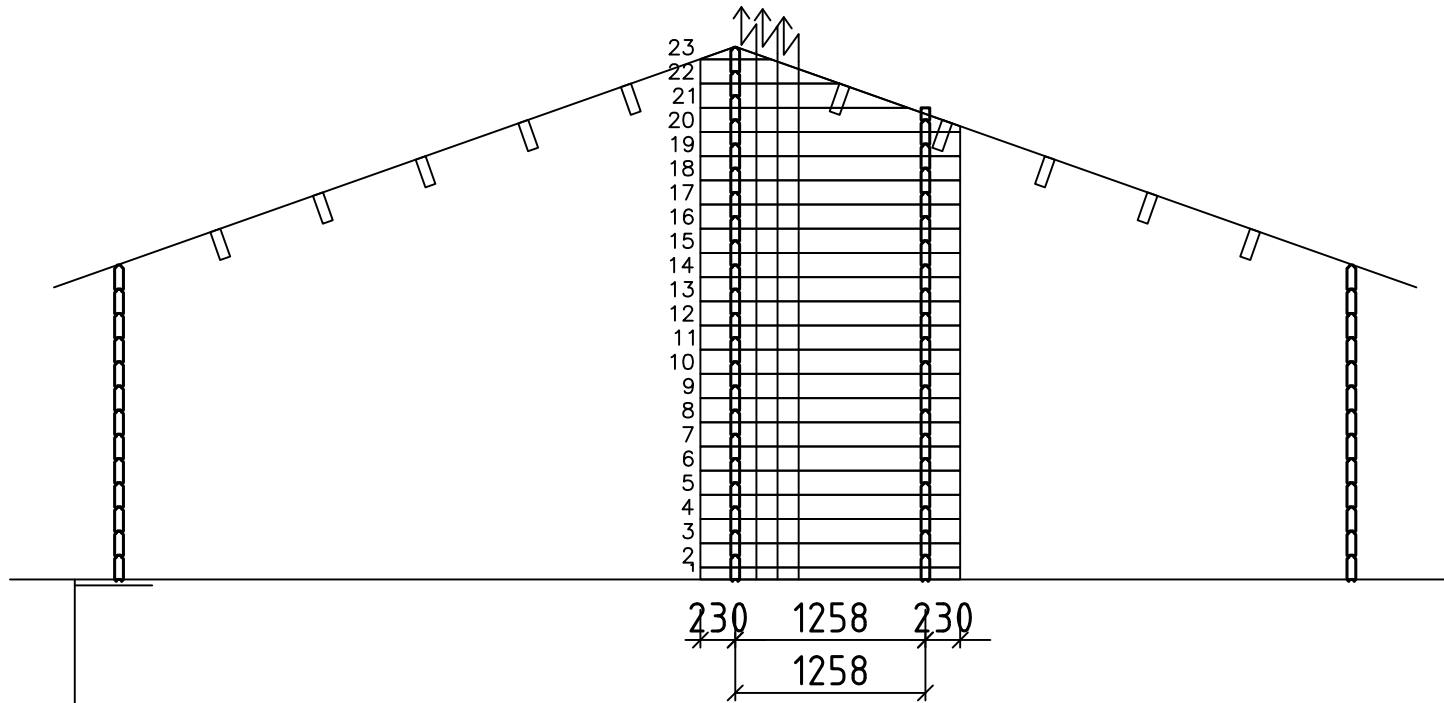

Blockhaus4you	Customer:	NIEDERLÄNDER	Wall Name:	C
	Number:	RETTENBERGER		
	Type:			
	Log	58X160	Timberwork:	2
	Scale:	1:50	Date:	28.07.2011
	Designer:	MH	Quantity:	34

Blockhaus4you	Customer:	NIEDERLÄNDER	Wall Name:	D
	Number:	RETTENBERGER		
	Type:			
	Log	58X160	Timberwork:	2
	Scale:	1:50	Date:	28.07.2011
	Designer:	MH	Quantity:	84.2

Blockhaus4you	Customer:	NIEDERLÄNDER	Wall Name:	E
	Number:	RETTENBERGER		
	Type:			
	Log	58X160	Timberwork:	2
	Scale:	1:50	Date:	28.07.2011
Designer:	MH	Quantity:	34	

Blockhaus4you	Customer:	NIEDERLÄNDER	Wall Name:	F
	Number:	RETTENBERGER		
	Type:			
	Log	58X160	Timberwork:	2
	Scale:	1:50	Date:	28.07.2011
	Designer:	MH	Quantity:	137.1

Blockhaus4you	Customer:	NIEDERLÄNDER	Wall Name:	G
	Number:	RETTENBERGER		
	Type:			
	Log	58X160	Timberwork:	2
	Scale:	1:50	Date:	28.07.2011
	Designer:	MH	Quantity:	28.7

Blockhaus4you	Customer: NIEDERLÄNDER	Wall Name:
	Number: RETTENBERGER	H
	Type:	
	Log 58X160	Timberwork: 2
	Scale: 1:50	Date: 28.07.2011
Designer: MH	Quantity: 34	

<div style="border: 1px solid black; padding: 5px; display: inline-block;">Blockhaus4you</div>	Customer: NIEDERLÄNDER	Wall Name:
	Number: RETTENBERGER	J
	Type:	
	Log 58X160	Timberwork: 2
	Scale: 1:50	Date: 28.07.2011
	Designer: MH	Quantity: 37.1