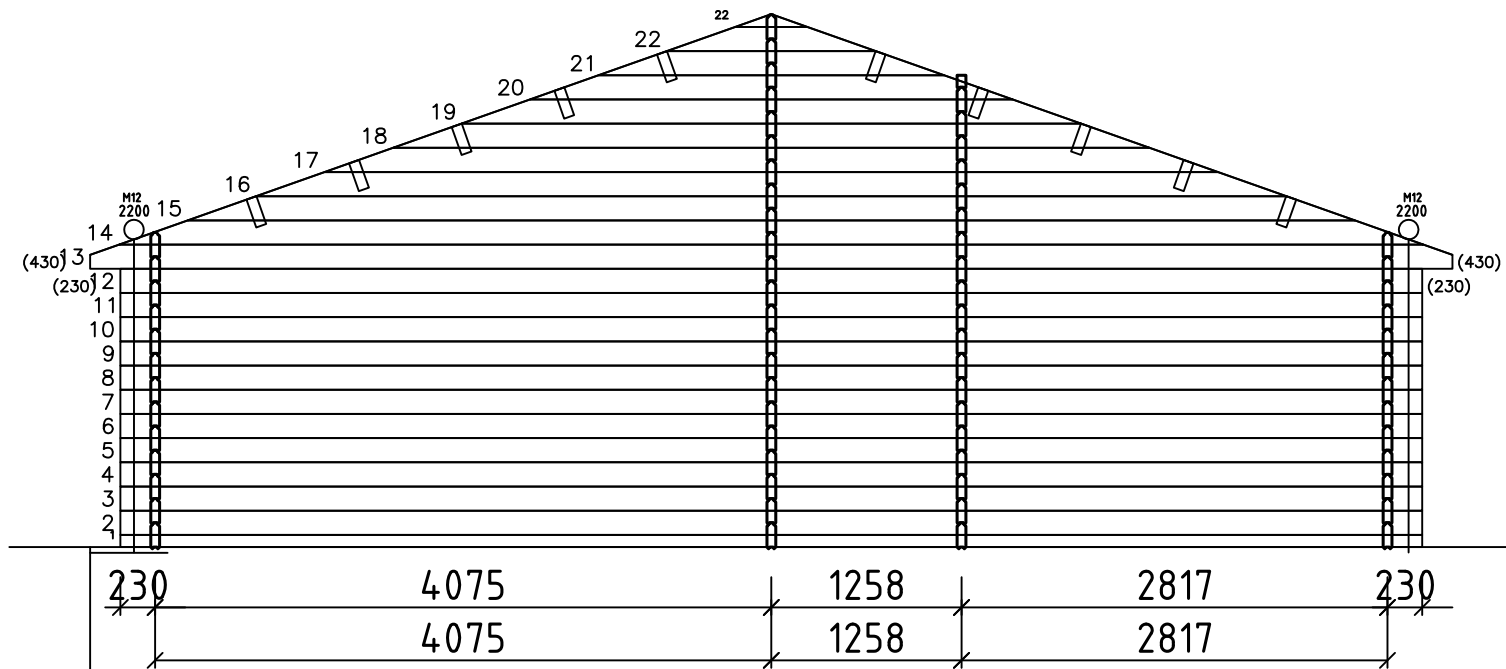

Blockhaus4you	Customer:	NIEDERLÄNDER	Wall Name:	E
	Number:	RETTENBERGER		
	Type:			
	Log	58X160	Timberwork:	2
	Scale:	1:50	Date:	28.07.2011
Designer:	MH	Quantity:	34	

Blockhaus4you	Customer:	NIEDERLÄNDER	Wall Name:	F
	Number:	RETTENBERGER		
	Type:			
	Log	58X160	Timberwork:	2
	Scale:	1:50	Date:	28.07.2011
	Designer:	MH	Quantity:	137.1

Blockhaus4you	Customer:	NIEDERLÄNDER	Wall Name:	G
	Number:	RETTENBERGER		
	Type:			
	Log	58X160	Timberwork:	2
	Scale:	1:50	Date:	28.07.2011
	Designer:	MH	Quantity:	28.7

Blockhaus4you	Customer: NIEDERLÄNDER	Wall Name:
	Number: RETTENBERGER	H
	Type:	
	Log 58X160	Timberwork: 2
	Scale: 1:50	Date: 28.07.2011
Designer: MH	Quantity: 34	

<div style="border: 1px solid black; padding: 5px; display: inline-block;">Blockhaus4you</div>	Customer: NIEDERLÄNDER	Wall Name:
	Number: RETTENBERGER	J
	Type:	
	Log 58X160	Timberwork: 2
	Scale: 1:50	Date: 28.07.2011
	Designer: MH	Quantity: 37.1

Blockhaus4you	Customer: NIEDERLÄNDER	Wall Name:
	Number: RETTENBERGER	K
	Type:	Timberwork: 2
	Log 58X160	Date: 28.07.2011
	Scale: 1:50	Quantity: 157.8
	Designer: MH	

Blockhaus4you	Customer: NIEDERLÄNDER	Wall Name:
	Number: RETTENBERGER	L
	Type:	
	Log 58X160	Timberwork: 1
	Scale: 1:50	Date: 28.07.2011
	Designer: MH	Quantity: 97.4