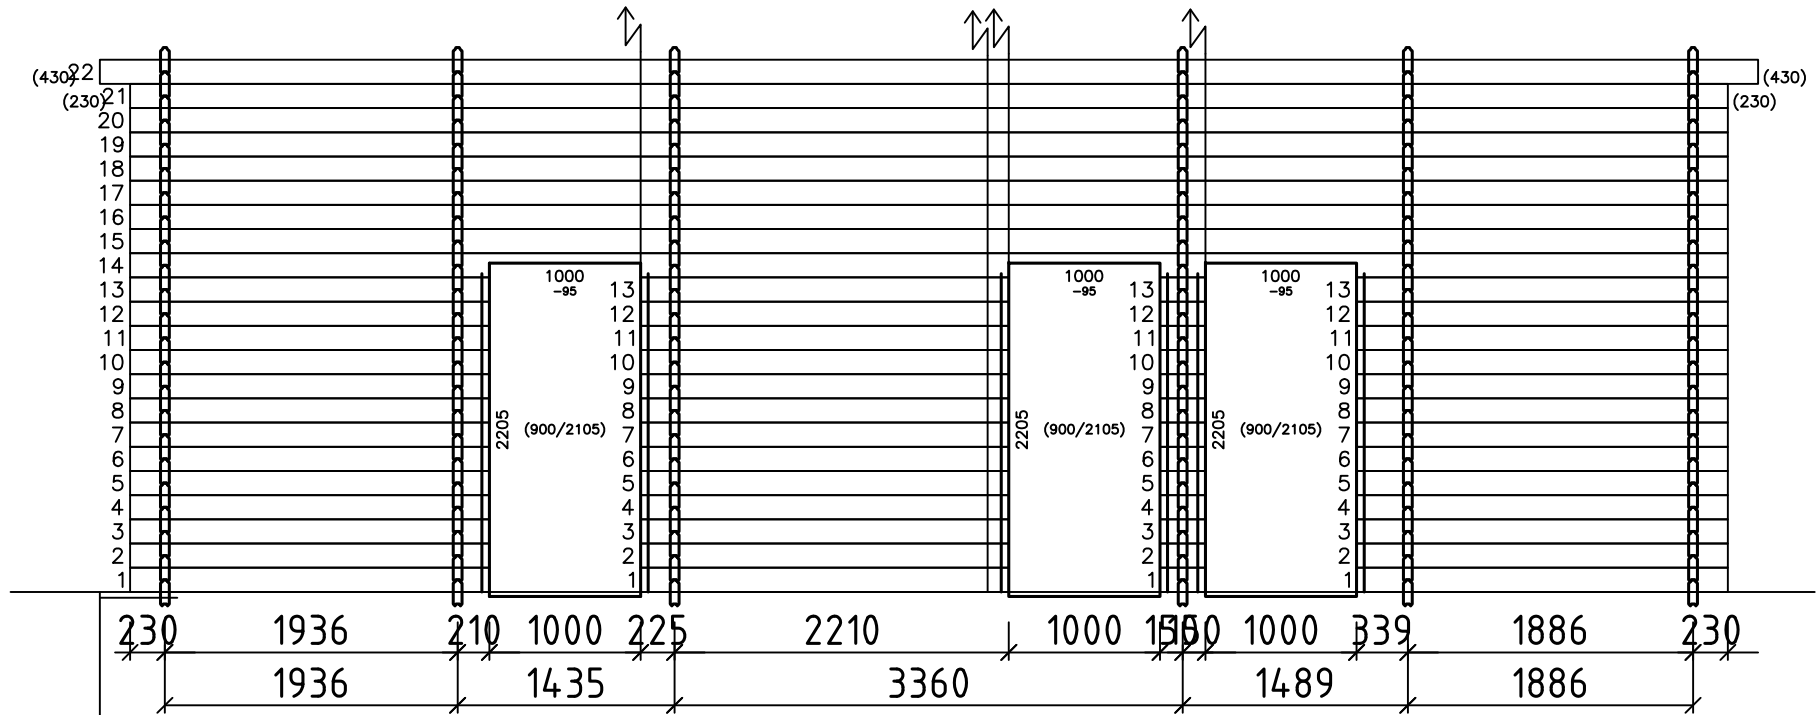

Blockhaus4you	Customer:	NIEDERLÄNDER	Wall Name:	P
	Number:	RETTENBERGER		
	Type:			
	Log	58X160	Timberwork:	1
	Scale:	1:50	Date:	28.07.2011
	Designer:	MH	Quantity:	193.9