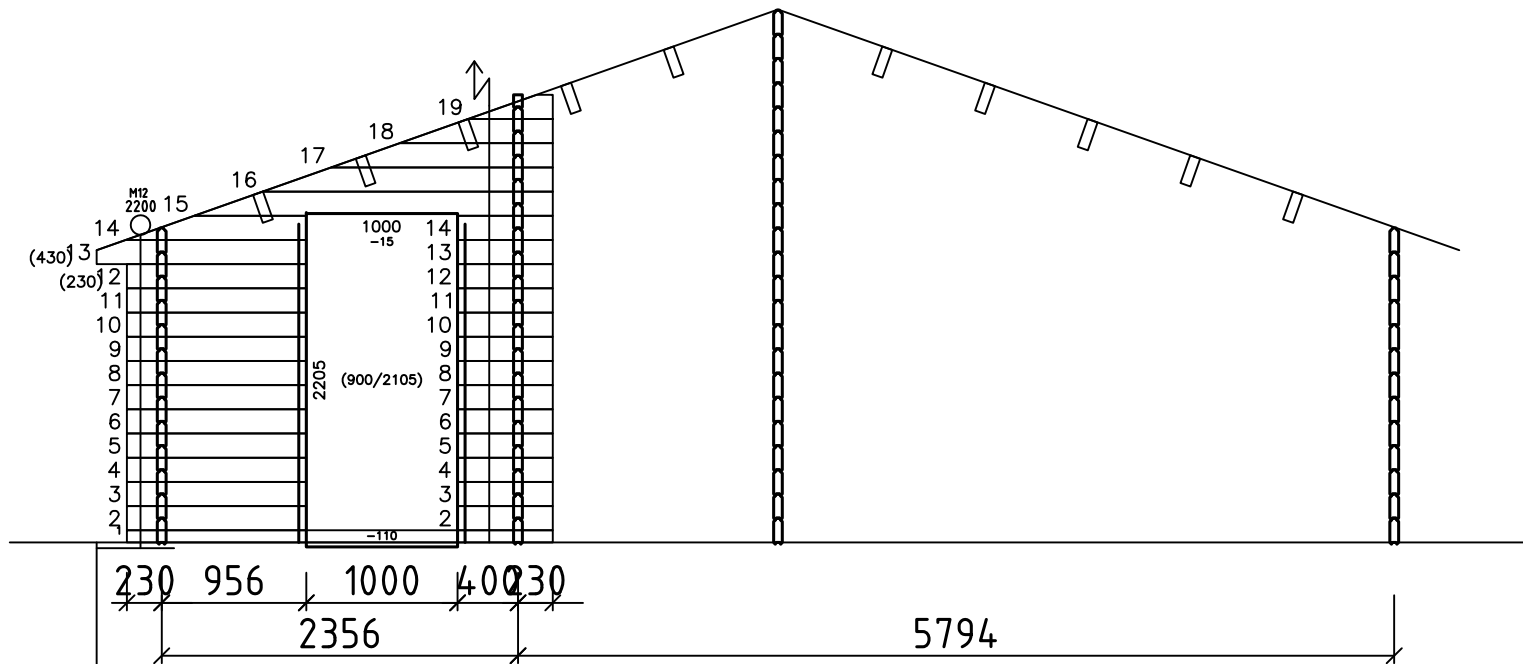

Blockhaus4you	Customer:	NIEDERLÄNDER	Wall Name:	C
	Number:	RETTENBERGER		
	Type:			
	Log	58X160	Timberwork:	2
	Scale:	1:50	Date:	28.07.2011
	Designer:	MH	Quantity:	34

Blockhaus4you	Customer:	NIEDERLÄNDER	Wall Name:	D
	Number:	RETTENBERGER		
	Type:			
	Log	58X160	Timberwork:	2
	Scale:	1:50	Date:	28.07.2011
	Designer:	MH	Quantity:	84.2

Blockhaus4you	Customer:	NIEDERLÄNDER	Wall Name:	E
	Number:	RETTENBERGER		
	Type:			
	Log	58X160	Timberwork:	2
	Scale:	1:50	Date:	28.07.2011
Designer:	MH	Quantity:	34	

Blockhaus4you	Customer:	NIEDERLÄNDER	Wall Name:	F
	Number:	RETTENBERGER		
	Type:			
	Log	58X160	Timberwork:	2
	Scale:	1:50	Date:	28.07.2011
	Designer:	MH	Quantity:	137.1

Blockhaus4you	Customer:	NIEDERLÄNDER	Wall Name:	G
	Number:	RETTENBERGER		
	Type:			
	Log	58X160	Timberwork:	2
	Scale:	1:50	Date:	28.07.2011
	Designer:	MH	Quantity:	28.7

Blockhaus4you	Customer: NIEDERLÄNDER	Wall Name:
	Number: RETTENBERGER	H
	Type:	
	Log 58X160	Timberwork: 2
	Scale: 1:50	Date: 28.07.2011
Designer: MH	Quantity: 34	

<div style="border: 1px solid black; padding: 5px; display: inline-block;">Blockhaus4you</div>	Customer: NIEDERLÄNDER	Wall Name:
	Number: RETTENBERGER	J
	Type:	
	Log 58X160	Timberwork: 2
	Scale: 1:50	Date: 28.07.2011
	Designer: MH	Quantity: 37.1