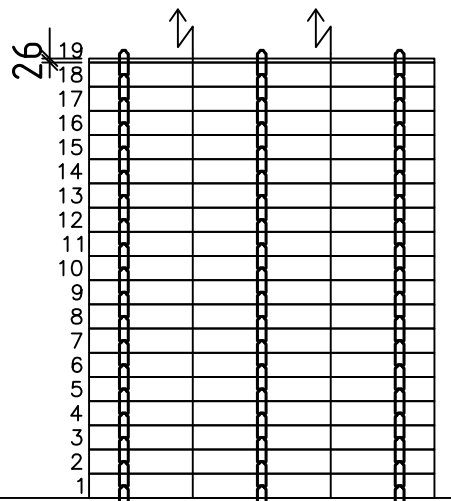

Blockhaus4you	Customer: NIEDERLÄNDER	Wall Name:
	Number: RETTENBERGER	K
	Type:	Timberwork: 2
	Log 58X160	Date: 28.07.2011
	Scale: 1:50	Quantity: 157.8
	Designer: MH	

Blockhaus4you	Customer: NIEDERLÄNDER	Wall Name:
	Number: RETTENBERGER	L
	Type:	
	Log 58X160	Timberwork: 1
	Scale: 1:50	Date: 28.07.2011
	Designer: MH	Quantity: 97.4

Blockhaus4you	Customer:	NIEDERLÄNDER	Wall Name:	R
	Number:	RETTENBERGER		
	Type:			
	Log	58X160	Timberwork:	1
	Scale:	1:50	Date:	28.07.2011
	Designer:	MH	Quantity:	112.1

Blockhaus4you	Customer:	NIEDERLÄNDER	Wall Name:	P
	Number:	RETTENBERGER		
	Type:			
	Log	58X160	Timberwork:	1
	Scale:	1:50	Date:	28.07.2011
	Designer:	MH	Quantity:	193.9

2304230
343

Blockhaus4you

Customer:	NIEDERLÄNDER	Wall Name:	M
Number:	RETTENBERGER		
Type:			
Log	58X160	Timberwork:	1
Scale:	1:50	Date:	28.07.2011
Designer:	MH	Quantity:	13.7

Blockhaus4you	Customer:	NIEDERLÄNDER	Wall Name:	N
	Number:	RETTENBERGER		
	Type:			
	Log	58X160	Timberwork:	1
	Scale:	1:50	Date:	28.07.2011
	Designer:	MH	Quantity:	52.4