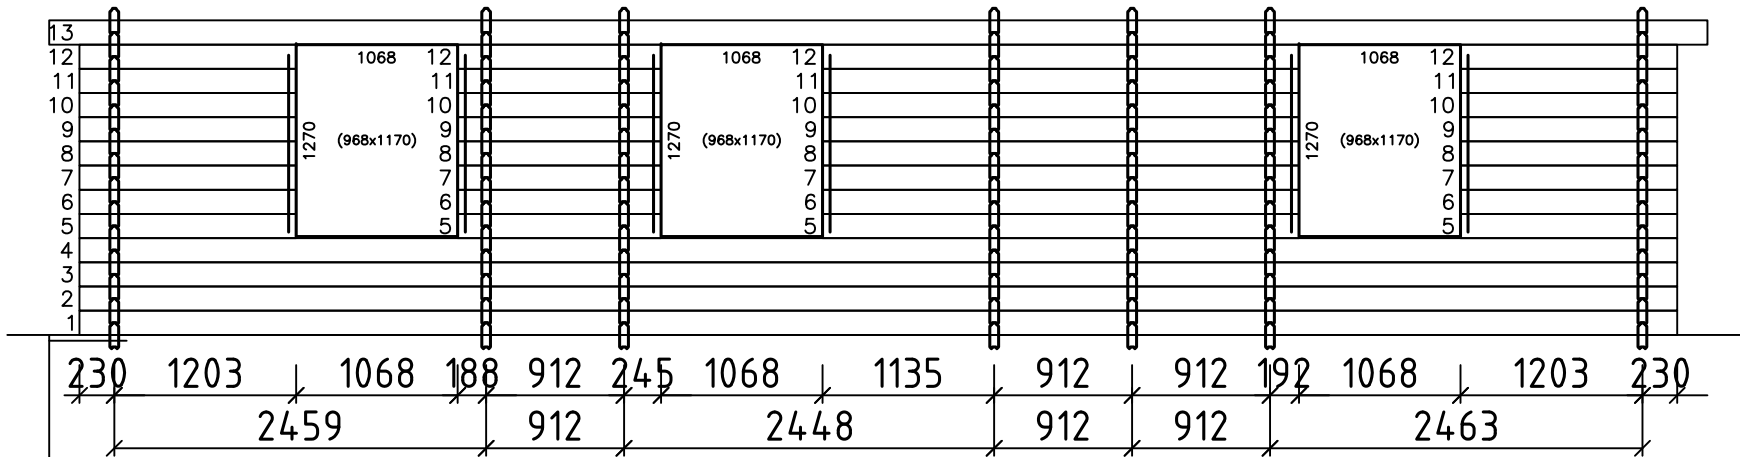

Blockhaus4you	Customer:	NIEDERLÄNDER	Wall Name:	G
	Number:	RETTENBERGER		
	Type:			
	Log	58X160	Timberwork:	2
	Scale:	1:50	Date:	28.07.2011
	Designer:	MH	Quantity:	28.7

Blockhaus4you	Customer: NIEDERLÄNDER	Wall Name:
	Number: RETTENBERGER	H
	Type:	
	Log 58X160	Timberwork: 2
	Scale: 1:50	Date: 28.07.2011
Designer: MH	Quantity: 34	

<div style="border: 1px solid black; padding: 5px; display: inline-block;">Blockhaus4you</div>	Customer: NIEDERLÄNDER	Wall Name:
	Number: RETTENBERGER	J
	Type:	
	Log 58X160	Timberwork: 2
	Scale: 1:50	Date: 28.07.2011
	Designer: MH	Quantity: 37.1

Blockhaus4you	Customer: NIEDERLÄNDER	Wall Name:
	Number: RETTENBERGER	K
	Type:	Timberwork: 2
	Log 58X160	Date: 28.07.2011
	Scale: 1:50	Quantity: 157.8
	Designer: MH	

Blockhaus4you	Customer: NIEDERLÄNDER	Wall Name:
	Number: RETTENBERGER	L
	Type:	
	Log 58X160	Timberwork: 1
	Scale: 1:50	Date: 28.07.2011
	Designer: MH	Quantity: 97.4

Blockhaus4you	Customer: NIEDERLÄNDER	Q
	Number: RETTENBERGER	
	Type:	
	Log 58X160	Timberwork: 1
	Scale: 1:50	Date: 28.07.2011
Designer: MH	Quantity: 69.5	