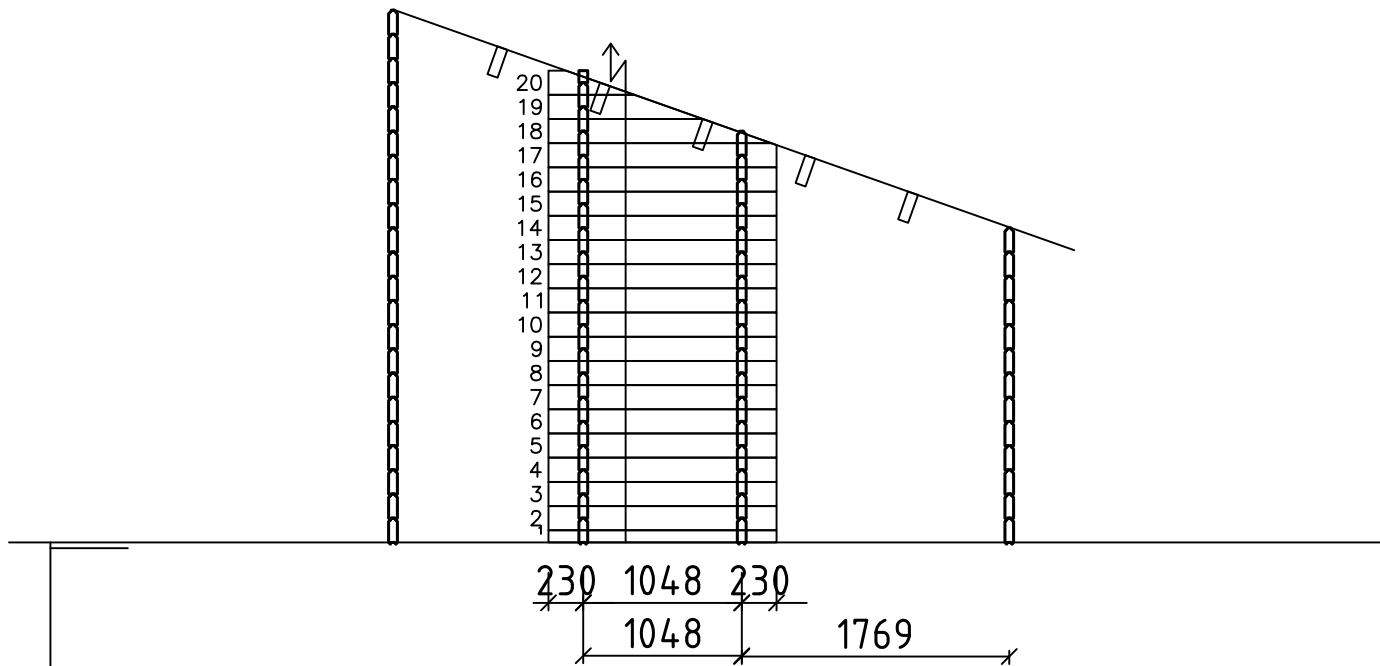

Blockhaus4you	Customer:	NIEDERLÄNDER	Wall Name:	C
	Number:	RETTENBERGER		
	Type:			
	Log	58X160	Timberwork:	2
	Scale:	1:50	Date:	28.07.2011
	Designer:	MH	Quantity:	34

Blockhaus4you	Customer:	NIEDERLÄNDER	Wall Name:	D
	Number:	RETTENBERGER		
	Type:			
	Log	58X160	Timberwork:	2
	Scale:	1:50	Date:	28.07.2011
	Designer:	MH	Quantity:	84.2

Blockhaus4you	Customer:	NIEDERLÄNDER	Wall Name:	E
	Number:	RETTENBERGER		
	Type:			
	Log	58X160	Timberwork:	2
	Scale:	1:50	Date:	28.07.2011
Designer:	MH	Quantity:	34	

Blockhaus4you	Customer:	NIEDERLÄNDER	Wall Name:	F
	Number:	RETTENBERGER		
	Type:			
	Log	58X160	Timberwork:	2
	Scale:	1:50	Date:	28.07.2011
	Designer:	MH	Quantity:	137.1

Blockhaus4you	Customer:	NIEDERLÄNDER	Wall Name:	G
	Number:	RETTENBERGER		
	Type:			
	Log	58X160	Timberwork:	2
	Scale:	1:50	Date:	28.07.2011
	Designer:	MH	Quantity:	28.7

Blockhaus4you	Customer: NIEDERLÄNDER	Wall Name:
	Number: RETTENBERGER	H
	Type:	
	Log 58X160	Timberwork: 2
	Scale: 1:50	Date: 28.07.2011
Designer: MH	Quantity: 34	

<div style="border: 1px solid black; padding: 5px; display: inline-block;">Blockhaus4you</div>	Customer: NIEDERLÄNDER	Wall Name:
	Number: RETTENBERGER	J
	Type:	
	Log 58X160	Timberwork: 2
	Scale: 1:50	Date: 28.07.2011
	Designer: MH	Quantity: 37.1