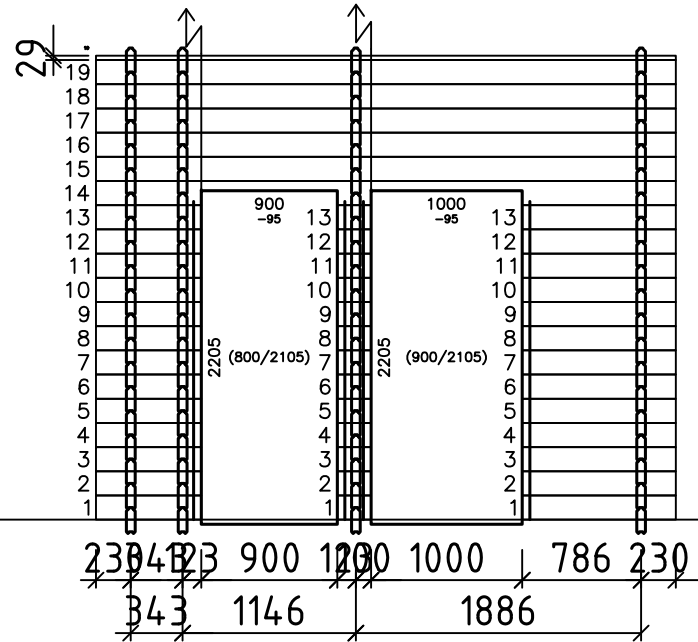

Blockhaus4you	Customer: NIEDERLÄNDER	Wall Name:
	Number: RETTENBERGER	K
	Type:	Timberwork: 2
	Log 58X160	Date: 28.07.2011
	Scale: 1:50	Quantity: 157.8
	Designer: MH	

Blockhaus4you	Customer: NIEDERLÄNDER	Wall Name:
	Number: RETTENBERGER	L
	Type:	
	Log 58X160	Timberwork: 1
	Scale: 1:50	Date: 28.07.2011
	Designer: MH	Quantity: 97.4

Blockhaus4you	Customer:	NIEDERLÄNDER	Wall Name:	R
	Number:	RETTENBERGER		
	Type:			
	Log	58X160	Timberwork:	1
	Scale:	1:50	Date:	28.07.2011
	Designer:	MH	Quantity:	112.1

Blockhaus4you	Customer:	NIEDERLÄNDER	Wall Name:	P
	Number:	RETTENBERGER		
	Type:			
	Log	58X160	Timberwork:	1
	Scale:	1:50	Date:	28.07.2011
	Designer:	MH	Quantity:	193.9

2304230
343

Blockhaus4you

Customer:	NIEDERLÄNDER	Wall Name:	M
Number:	RETTENBERGER		
Type:			
Log	58X160	Timberwork:	1
Scale:	1:50	Date:	28.07.2011
Designer:	MH	Quantity:	13.7

Blockhaus4you	Customer:	NIEDERLÄNDER	Wall Name:	N
	Number:	RETTENBERGER		
	Type:			
	Log	58X160	Timberwork:	1
	Scale:	1:50	Date:	28.07.2011
	Designer:	MH	Quantity:	52.4

Blockhaus4you	Customer: NIEDERLÄNDER	Q
	Number: RETTENBERGER	
	Type:	
	Log 58X160	Timberwork: 1
	Scale: 1:50	Date: 28.07.2011
Designer: MH	Quantity: 69.5	