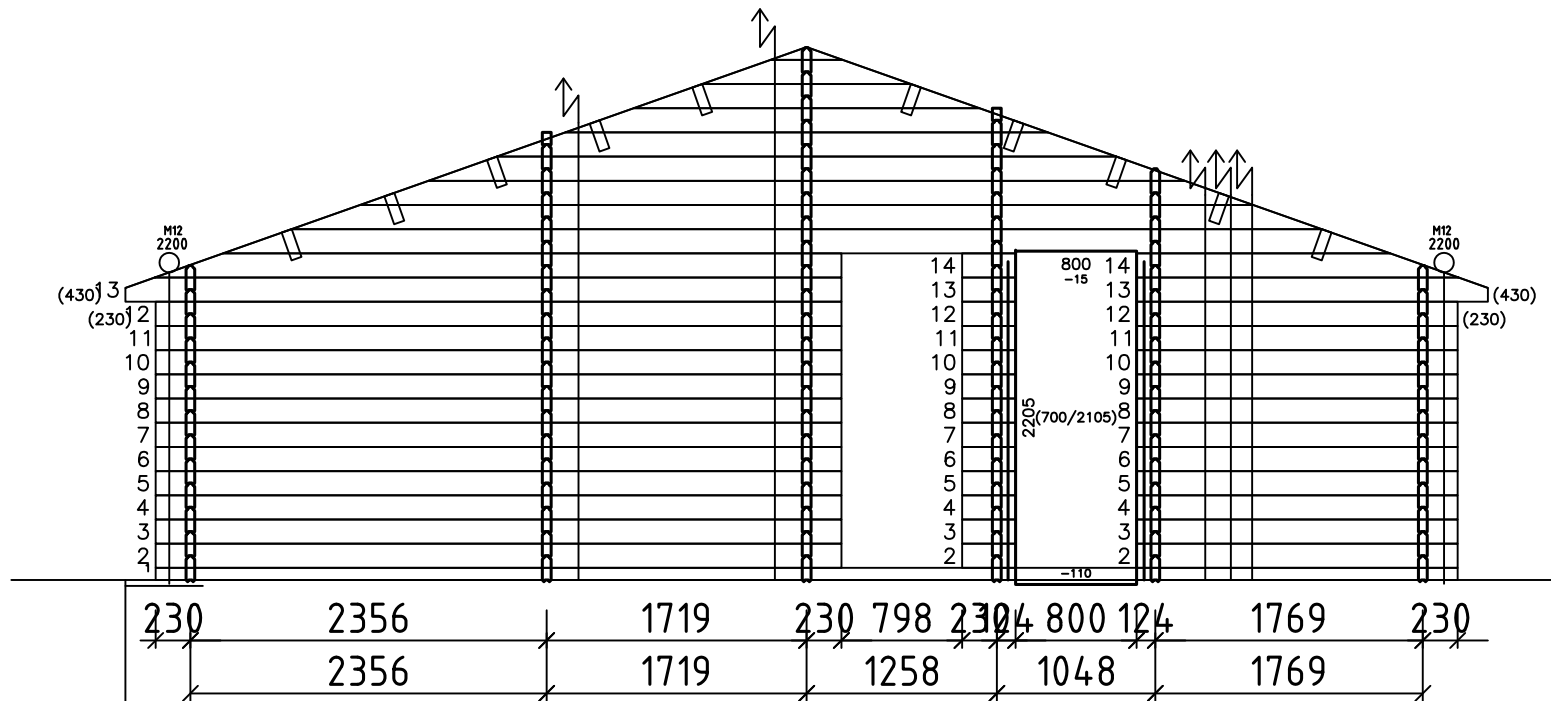

Blockhaus4you	Customer:	NIEDERLÄNDER	Wall Name:	F
	Number:	RETTENBERGER		
	Type:			
	Log	58X160	Timberwork:	2
	Scale:	1:50	Date:	28.07.2011
	Designer:	MH	Quantity:	137.1